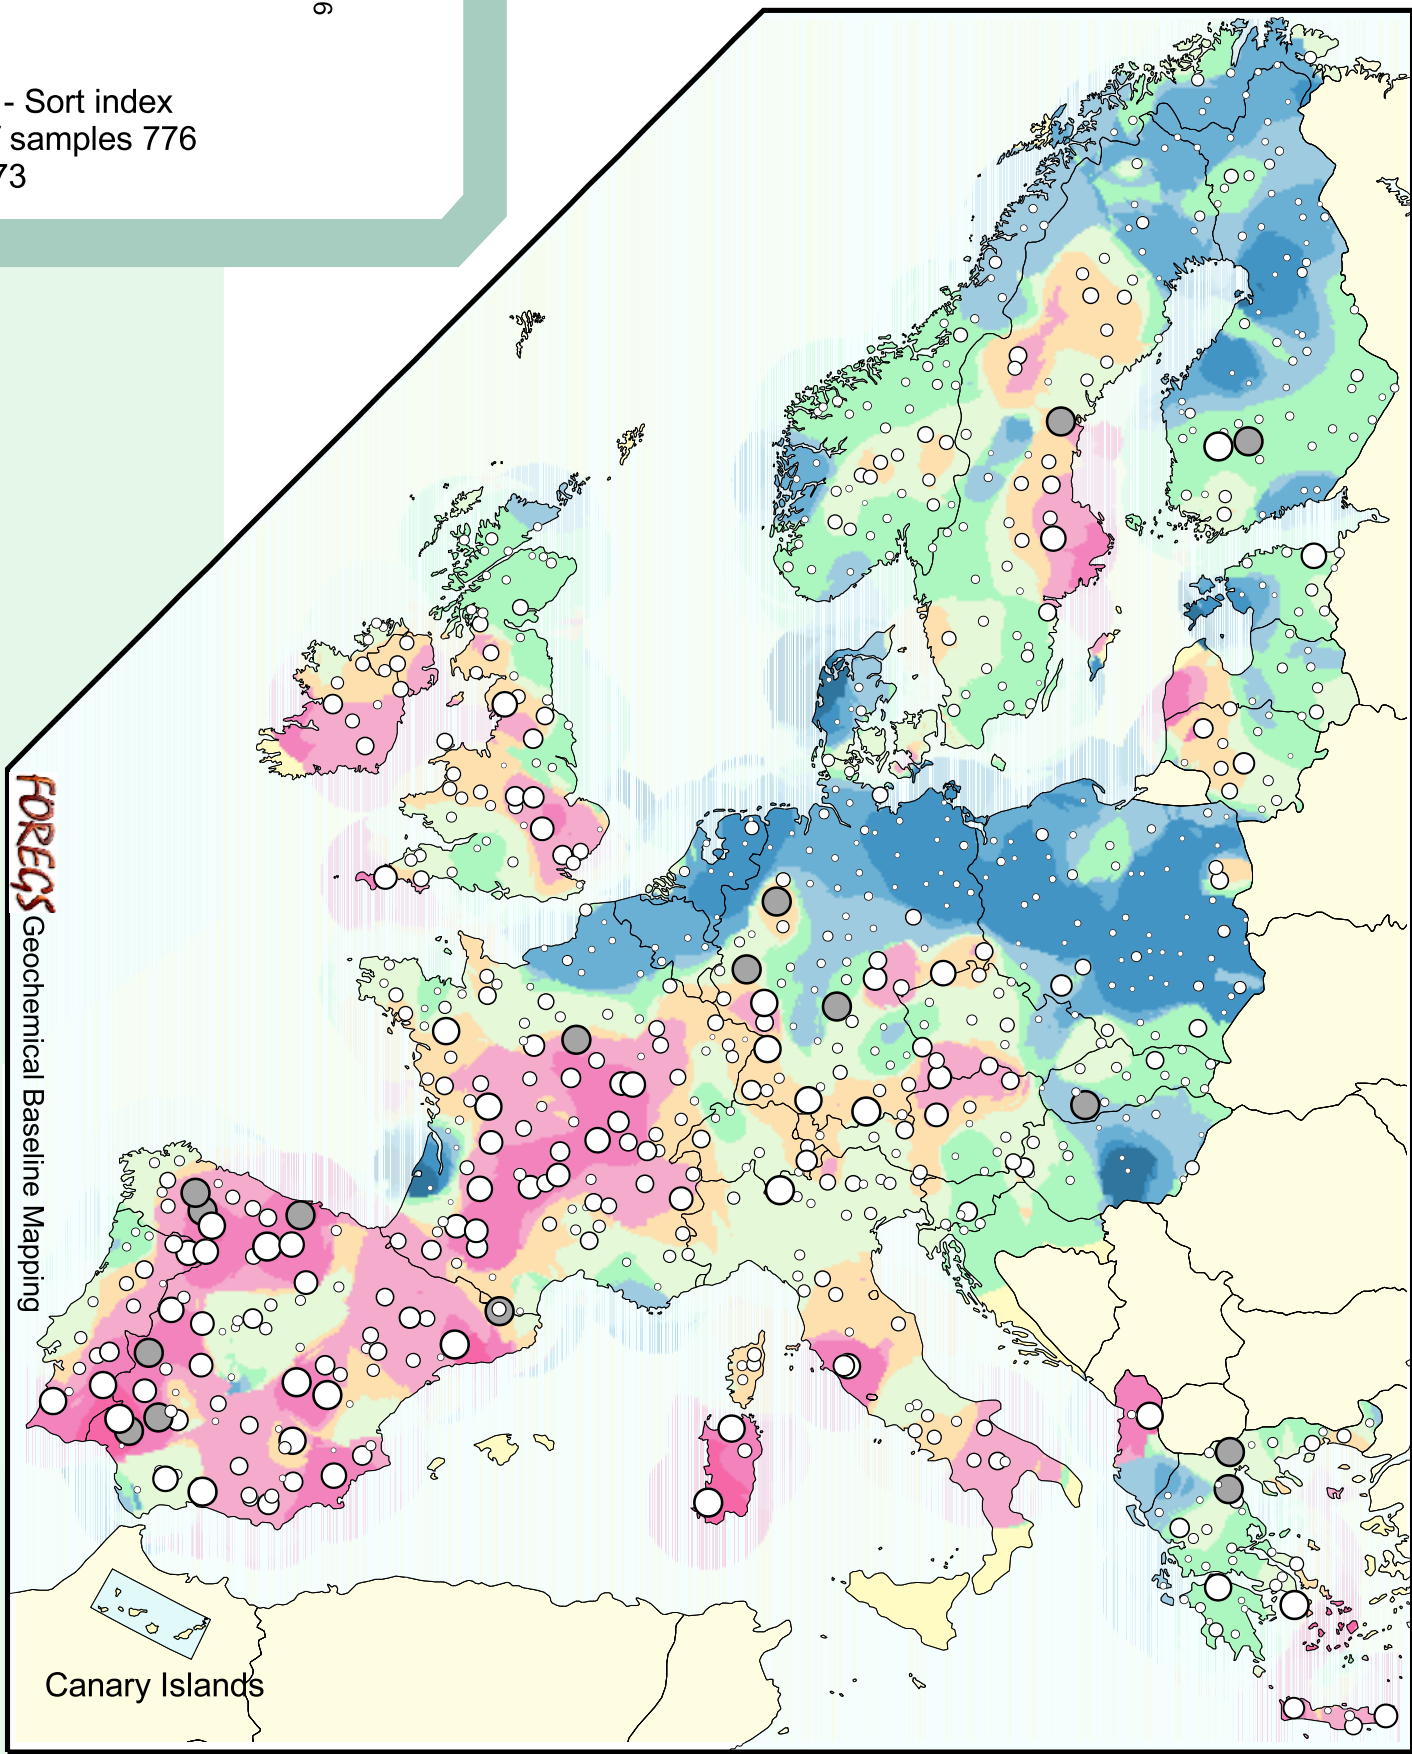

Grain size - Sort index
 Number of samples 776
 Median 2.73

Grain size
 Topsoil

Grain size

0 500 1000 Kilometers

Sort index

FOREGS
 Geochemical Baseline Mapping

Canary Islands

Sort index