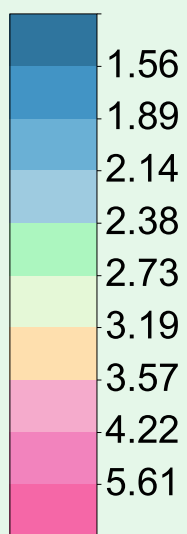

Grain size - Sort index
 Number of samples 776
 Median 2.73

Grain size
 Topsoil

Grain size

0 500 1000 Kilometers

Sort index

FOREGS
 Geochemical Baseline Mapping

Canary Islands

Sort index