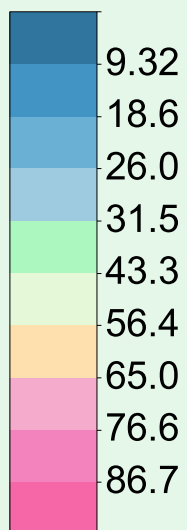

Grain size
 Grain size < 0.06 mm %
 Number of samples 776
 Median 43.3 %

Grain size
 <0.06 mm
 %

FOREGS
 Geochemical Baseline Mapping

Canary Islands

Gr <0.06 mm