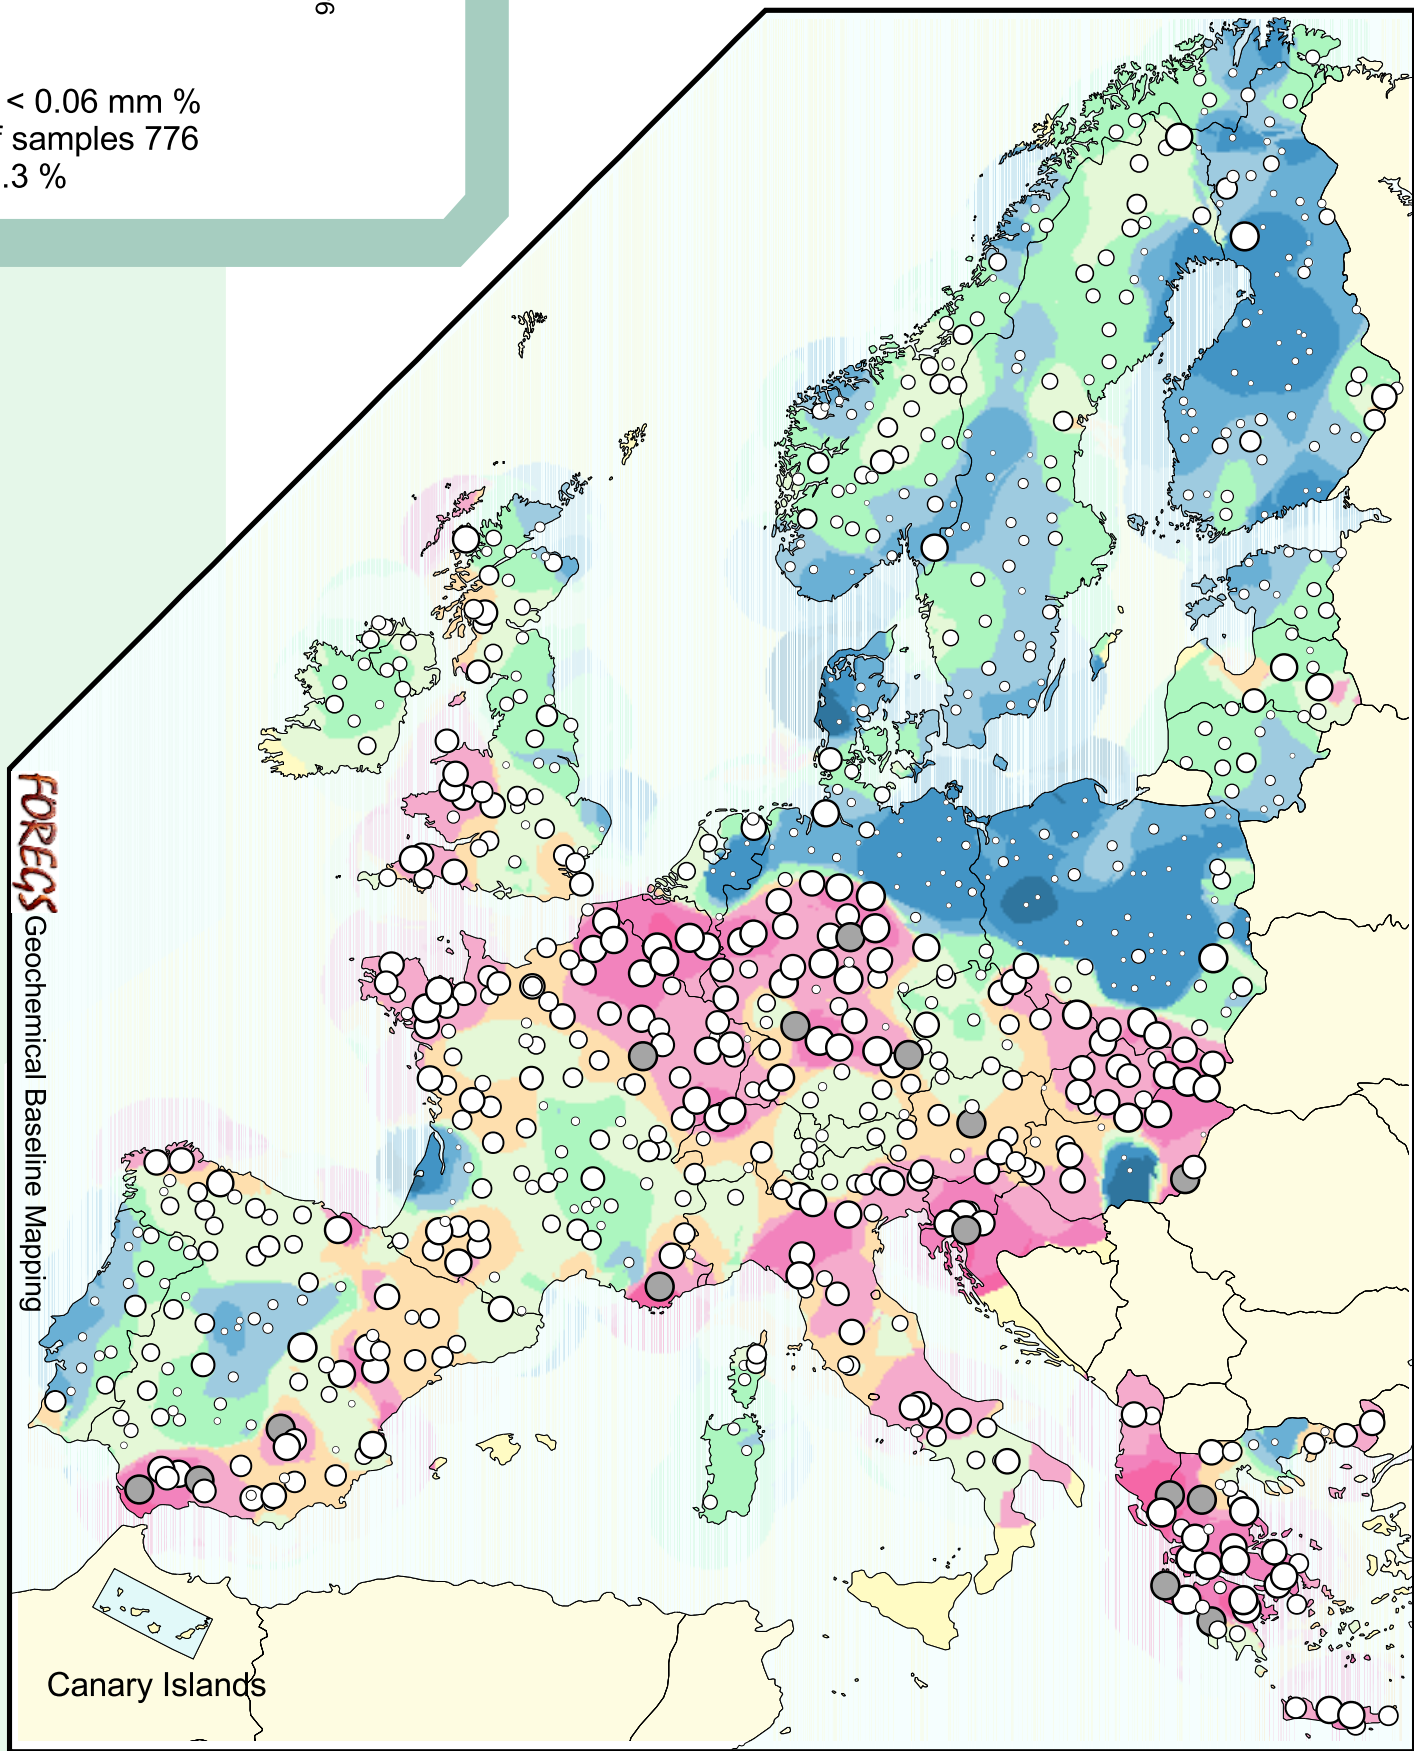

Grain size
 Grain size < 0.06 mm %
 Number of samples 776
 Median 43.3 %

Grain size
 <0.06 mm
 %

FOREGS
 Geochemical Baseline Mapping

Canary Islands

Gr <0.06 mm