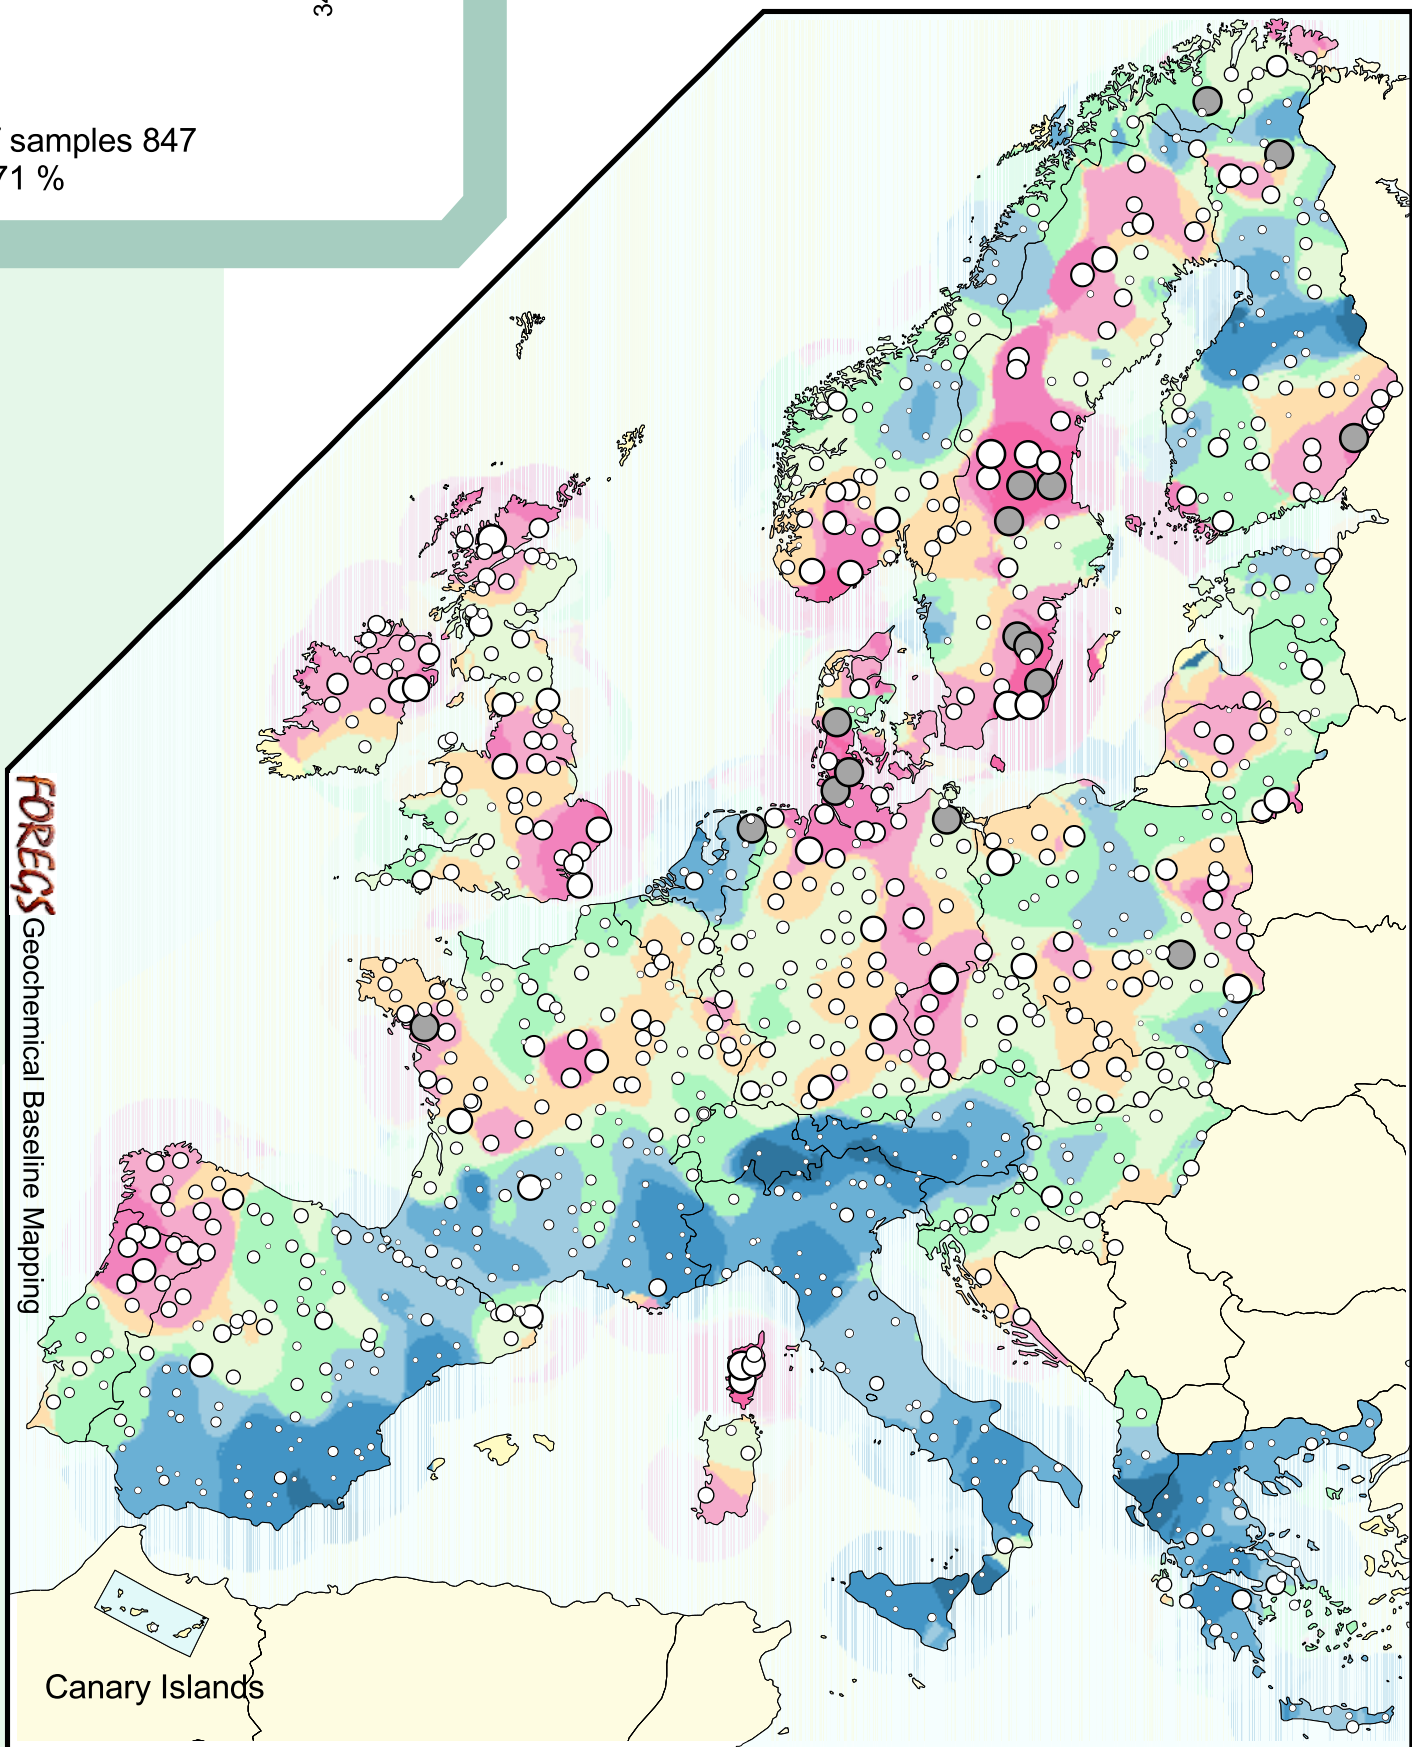

TOC
Stream sediment

0 500 1000 Kilometers

TOC
Number of samples 847
Median 1.71 %

TOC %

FOREGS
Geochemical Baseline Mapping

Canary Islands