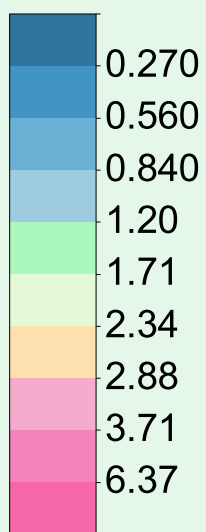

TOC
Stream sediment

0 500 1000 Kilometers

TOC
Number of samples 847
Median 1.71 %

TOC %

FOREGS
Geochemical Baseline Mapping

Canary Islands